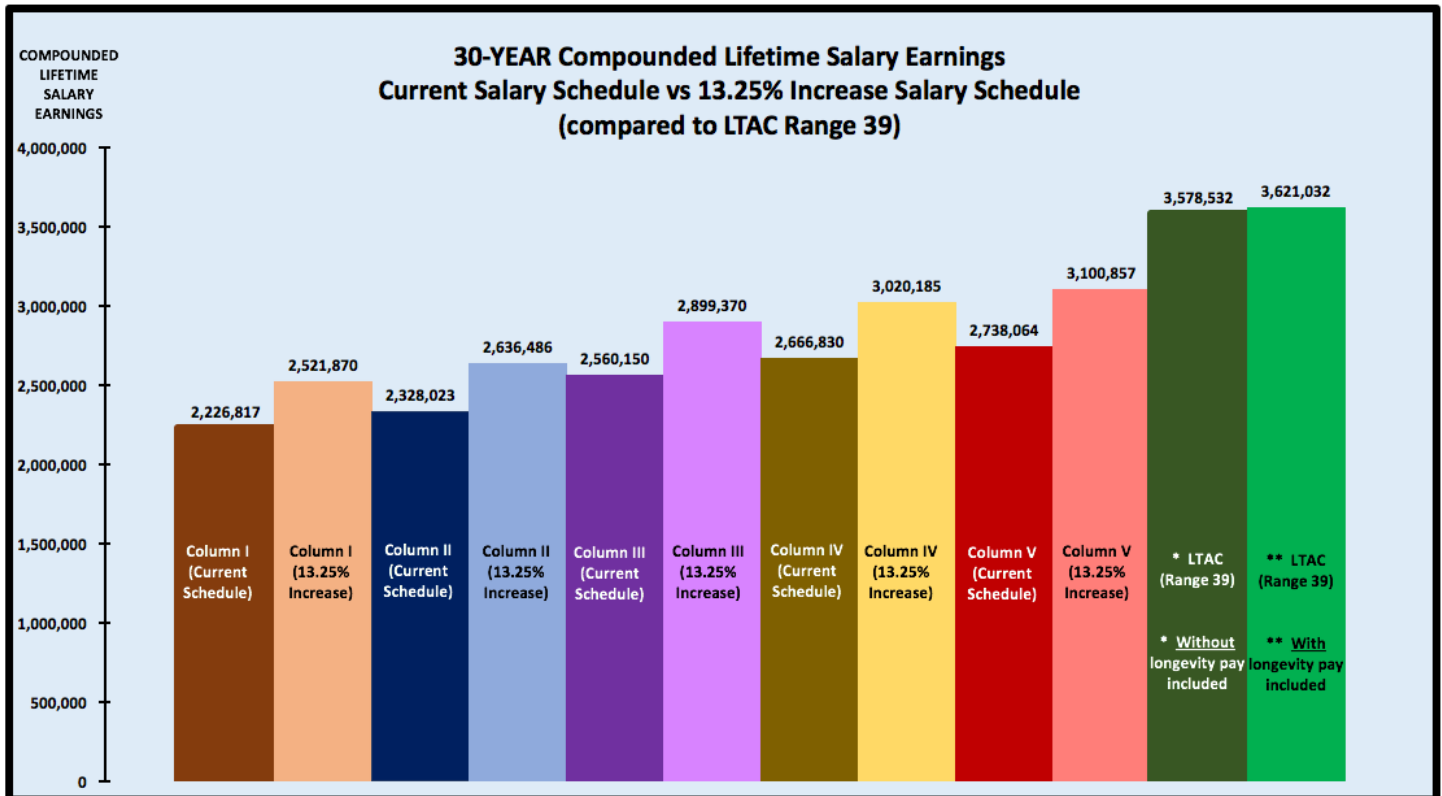

Stay informed. Stay engaged. Stay united.